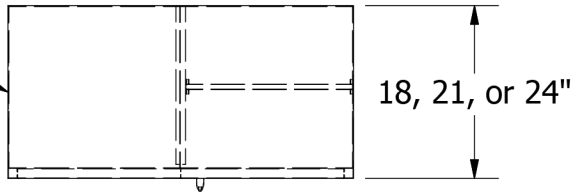

2

1

Jorgenson Combination Storage Cabinet

24 Ga. Top and Side Panels

18, 21, or 24"

B

B

1 22 Ga. Full-width Shelf

1 18 in Coat Rod

16 Ga. Door Frame

3 22 Ga. Half-width Shelves (Adjustable at 2" Intervals)

Stainless Steel Door Handle

22 Ga. Doors

22 Ga. Bottom Panel

78.00

36.00