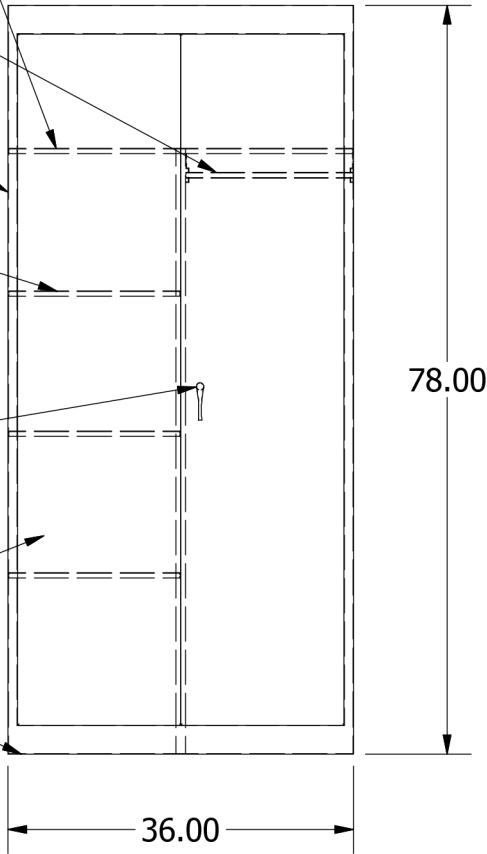

2

1

Jorgenson Combination Storage Cabinet

24 Ga. Top and Side Panels

18, 21, or 24"

B

B

1 22 Ga. Full-width Shelf

1 18 in Coat Rod

16 Ga. Door Frame

3 22 Ga. Half-width Shelves (Adjustable at 2" Intervals)

Stainless Steel Door Handle

22 Ga. Doors

22 Ga. Bottom Panel

78.00

36.00

A

A

Allow $\frac{1}{16}$ " growth per frame

2

1

Jorgenson Lockers

1239 South 700 West
Salt Lake City, UT 84104
101 Johnston Circle
Palmetto, GA 30268

Jorgenson Lockers